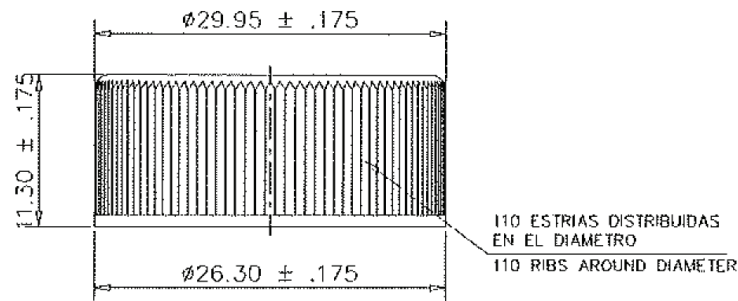

101619

24-400 Black PP Continuous Thread Closure with Foam Liner
K.G. International - sales@kgint.com - +1 305 499-9816

SECCION "B-B"
SECTION "B-B"