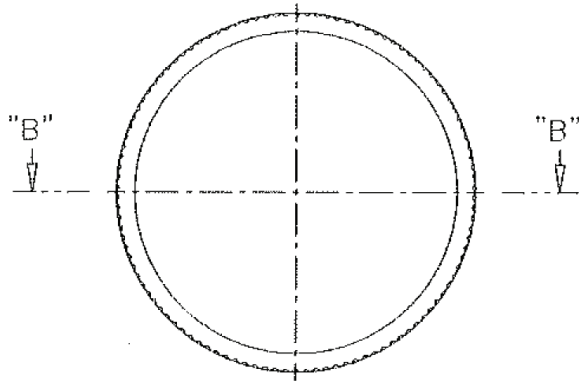

101619

24-400 Black PP Continuous Thread Closure with Foam Liner
K.G. International - sales@kgint.com - +1 305 499-9816

SECCION "B-B"
SECTION "B-B"