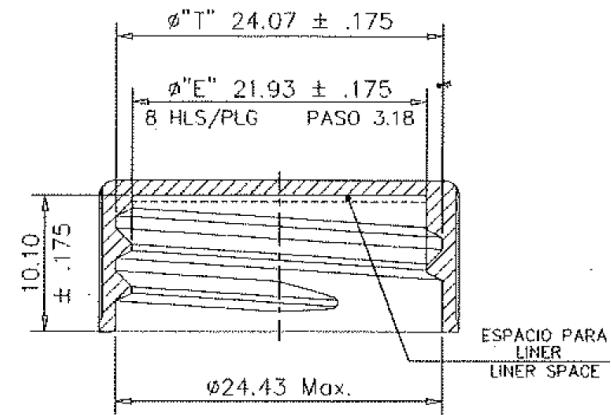

101619

24-400 Black PP Continuous Thread Closure with Foam Liner
K.G. International - sales@kgint.com - +1 305 499-9816

SECCION "B-B"
SECTION "B-B"